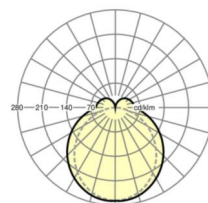

MECHANICS

Housing colour	traffic white RAL 9016
Dimensions (LxWxH/DxH)	1531mm x 63mm x 54mm
Weight (net)	2kg
Type of installation	Mounting rail system installation, Ceiling-mounted light structure, Pendant light structure

Dimensions

L	1531 mm	Length
B	63 mm	Width
H	54 mm	Height

DEEP-LINK

<https://www.regiolum.de/en/article/19130004080>

Reference	LED 7500lm 830
ηLB	100 %
Φ ↓/↑	84 % / 16 %
UGR lat./long.	24.9 / 23.4